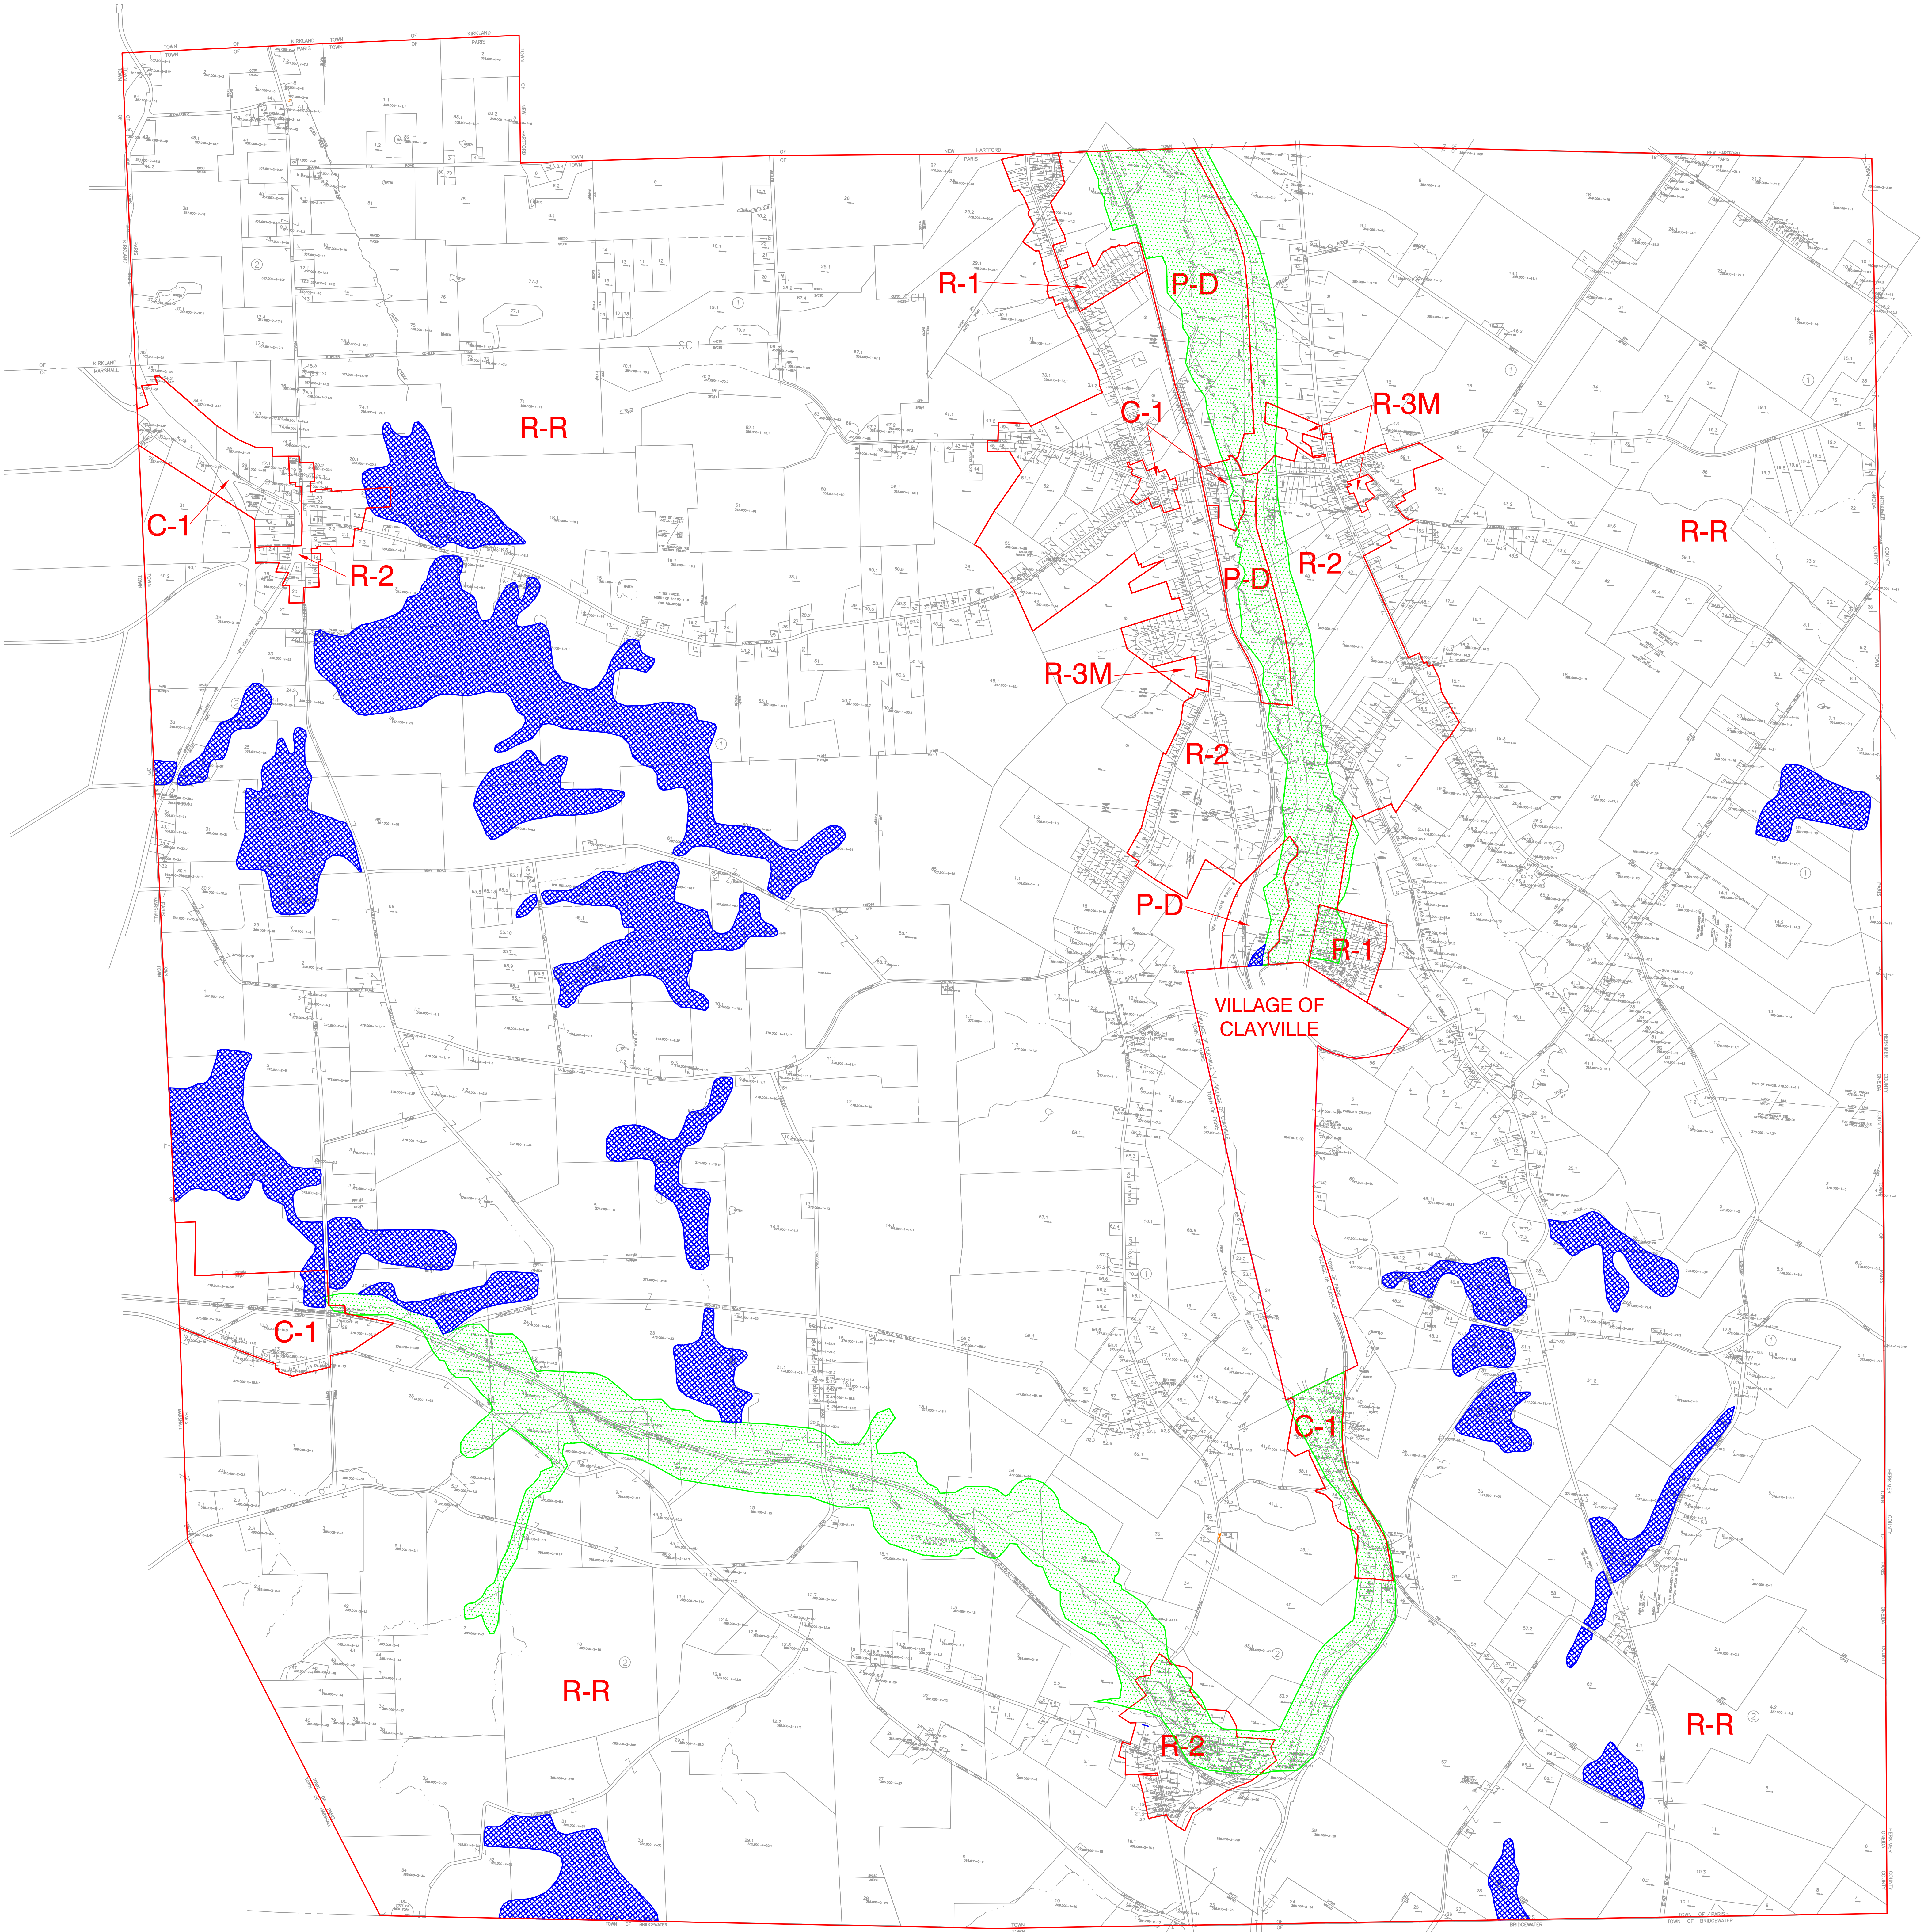

ZONING MAP

TOWN OF PARIS, NEW YORK

ZONING DISTRICTS

- C-1 COMMERCIAL
- PD (PLANNED DEVELOPMENT)
- R-1 ONE FAMILY RESIDENTIAL
- R-2 TWO FAMILY RESIDENTIAL
- R-3M MOBILE HOME RESIDENTIAL
- R-R RURAL RESIDENTIAL

- LAND CONSERVATION OVERLAY
- NYSDEC REGULATED WETLANDS (NOT A ZONING DISTRICT)

REV. NO.	BY	DATE	REMARKS

THIS ZONING MAP WAS PREPARED UTILIZING TAX MAPPING OF THE TOWN OF PARIS AS MADE AVAILABLE BY ONEIDA COUNTY, THE ORIGINAL ZONING MAP OF THE TOWN OF PARIS, AND SUBSEQUENT ZONING CHANGES TO THE ZONING MAP.

Handwritten signature
TOWN CLERK   5/15/2010 /DATE